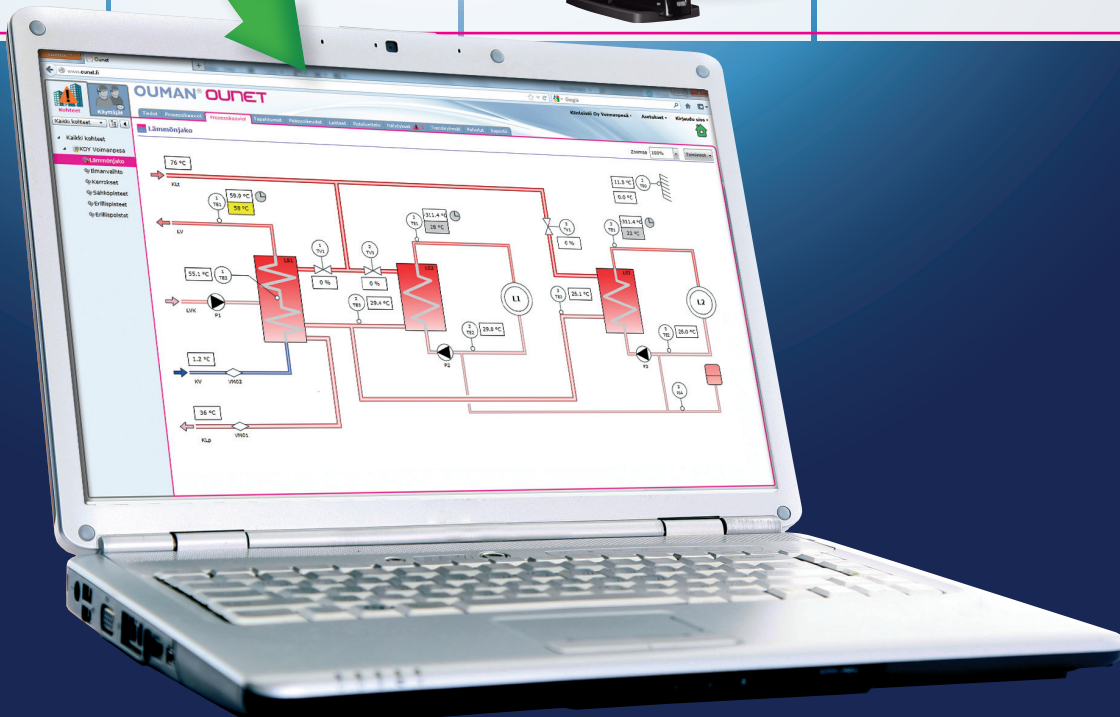

INTERNET CONNECTION TO OUMAN CONTROLLERS!

EASY, SAFE, CHEAP

PLUG & PLAY

OUMAN CONTROLLER

- Ouflex
- EH-net
- EH-800
- etc.

ACCESS-DEVICE

Ouman programmed by terminal device (Access 1)

INTERNET CONNECTION

- The customer's own internet connection is used
- Works with all internet connections that do not have the outgoing traffic specifically blocked.

Customer's terminal device

Ethernet

OUMAN[®] ACCESS

Intelligent and secure remote access to the building's automation equipment

Ouman Access is an affordable and intelligent remote access to automation equipment. It uses an existing internet connection, which means you can use it immediately.

IT IS EASY AND FAST TO START USING IT

Plug&Play

- Does not require IT expertise
- No need for firewall configuration
- No need for fixed and / or public IP
- Requires no programming

SECURE CONNECTION

Secure connection to automation equipment by using an existing internet connection. Each Access terminal device contains a key with unique factory coding, the contemplating key is situated in the Access server.